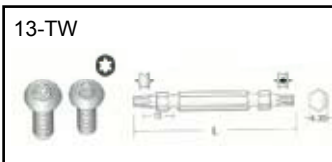

SCREWDRIVERS & ACCESSORIES

No. W007 WERA TORX INSERT BIT (W/BORE HOLE)- Germany

Packing : 1/10/20pcs

Item 58162 is KD Brand.

Stock No.	Item	Hex Dr	Size	Length (mm)	Unit Price (pc)
007-270-07	066497	1/4"	TX 7	25	
007-270-08	066498	1/4"	TX 8	25	
007-270-09	066499	1/4"	TX 9	25	
007-270-10	066500	1/4"	TX10	25	
007-270-15	066505	1/4"	TX15	25	
007-270-20	066510	1/4"	TX20	25	
007-270-25	066515	1/4"	TX25	25	
007-270-27	066520	1/4"	TX27	25	
007-270-30	066525	1/4"	TX30	25	
007-270-40	066530	1/4"	TX40	25	
007-270-55	58162	5/16"	T55	25	

Made of heat-treated alloy steel. For manual or power drive

No. W007 SUNFLAG MAGNETIC TORX SINGLE POWER BIT (W/BORE HOLE)- Japan

Stock No.	Item	Hex Dr	Size	Length (mm)	Box	Unit Price (pc)
007-271-808	13-TW	1/4"	T 8H	150	20	
007-271-810	13-TW	1/4"	T10H	150	20	
007-271-820	13-TW	1/4"	T20H	150	20	
007-271-910	13-TW	1/4"	T10	90	-	
007-271-915	13-TW	1/4"	T15	90	-	
007-271-920	13-TW	1/4"	T20	90	-	

Made of heat-treated alloy steel. For manual or power drive

No. W007 SUNFLAG MAGNETIC TORX DOUBLE POWER BIT- Japan

One side w/bore hole and the other side w/o bore hole.

Stock No.	Item	Hex Dr	Size	Length (mm)	Box/Ctn	Unit Price (pc)
007-272-910	13-TW	1/4"	T10	65	10/100	
007-272-915	13-TW	1/4"	T15	65	10/100	
007-272-920	13-TW	1/4"	T20	65	10/100	
007-272-925	13-TW	1/4"	T25	65	10/100	
007-272-927	13-TW	1/4"	T27	65	10/100	