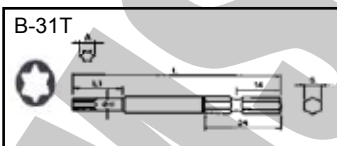

Made of heat-treated alloy steel. For manual or power drive

Sizes TX7 & TX9 are extra hard bit

No. W007 WERA TORX POWER BIT- Germany

Stock No.	Item	Hex Dr	Size	Length (mm)	Box	Unit Price (pc)
007-268-804050	135204	1/4"	TX 4	50	10	
007-268-805050	135205	1/4"	TX 5	50	10	
007-268-806050	308428	1/4"	TX 6	50	10	
007-268-806070	134740	1/4"	TX 6	70	10	
007-268-807050	135173	1/4"	TX 7	50	10	
007-268-808050	060131	1/4"	TX 8	50	10	
007-268-808070	060098	1/4"	TX 8	70	10	
007-268-809050	135177	1/4"	TX 9	50	10	
007-268-810050	060132	1/4"	TX10	50	10	
007-268-810070	060100	1/4"	TX10	70	10	
007-268-810089	060186	1/4"	TX10	89	10	
007-268-810150	060196	1/4"	TX10	152	10	
007-268-815050	060133	1/4"	TX15	50	10	
007-268-815070	060105	1/4"	TX15	70	10	
007-268-815089	060187	1/4"	TX15	89	10	
007-268-820050	060134	1/4"	TX20	50	10	
007-268-820070	060110	1/4"	TX20	70	10	
007-268-820089	060188	1/4"	TX20	89	10	
007-268-820150	060198	1/4"	TX20	152	10	
007-268-825050	060135	1/4"	TX25	50	10	
007-268-825070	060115	1/4"	TX25	70	10	
007-268-827050	060136	1/4"	TX27	50	10	
007-268-827070	060120	1/4"	TX27	70	10	
007-268-830050	060137	1/4"	TX30	50	10	
007-268-830070	060125	1/4"	TX30	70	10	

Made of heat-treated alloy steel. For manual or power drive

No. W007 SUNFLAG TORX POWER BIT- Japan

Stock No.	Item	Hex Dr	Size	Length (mm)	Box	Unit Price (pc)
007-268-906	13-TW	1/4"	T6	150	20	
007-268-907	13-TW	1/4"	T7	150	20	
007-268-908	13-TW	1/4"	T8	150	20	

Made of heat-treated alloy steel. For manual or power drive

No. W007 BIX MAGNETIC TORX POWER BIT- Japan

JIS B4633

Stock No.	Item	Hex Dr	Size	Length (mm)	Shaft (Ø x L1) (mm)	Ctn	Unit Price (pc)
007-269-20575	B-31T	5mm	T 5	75	2.0 x 15	200	
007-269-20875	B-31T	5mm	T 8	75	3.0 x 15	200	
007-269-21075	B-31T	5mm	T10	75	3.6 x 15	-	
007-269-21575	B-31T	5mm	T15	75	4.3 x 15	-	
007-269-22075	B-31T	5mm	T20	75	5.0 x 15	-	
007-269-22575	B-31T	5mm	T25	75	5.5 x 15	-	