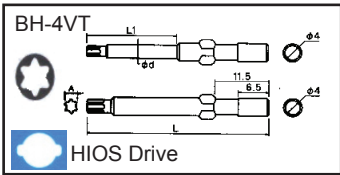

SCREWDRIVERS & ACCESSORIES

No. W007 BIX BIT FOR ELECTRIC DRIVERS- Japan

JIS B4633

JIS B4633

JIS B4633

Stock No.	Item	Dr	Size	Ød x L1 (mm)	Length (mm)	Box/Ctn	Unit Price (pc)
BH-4V (+) Bit							
007-242-040012	BH-4V	4mm	#00	1.2 x 20	60	10/200	
007-242-040015	BH-4V	4mm	#00	1.5 x 20	60	10/200	
007-242-040017	BH-4V	4mm	#00	1.7 x 20	60	10/200	
007-242-040020	BH-4V	4mm	#00	2.0 x 20	60	10/200	
007-242-040025	BH-4V	4mm	#00	2.5 x 20	60	10/200	
007-242-04012	BH-4V	4mm	#0	1.2 x 20	60	10/200	
007-242-04015	BH-4V	4mm	#0	1.5 x 20	60	10/200	
007-242-04017	BH-4V	4mm	#0	1.7 x 20	60	10/200	
007-242-04020	BH-4V	4mm	#0	2.0 x 20	60	10/200	
007-242-04025	BH-4V	4mm	#0	2.5 x 20	60	10/200	
007-242-04030	BH-4V	4mm	#0	3.0 x 20	60	10/200	
007-242-04040	BH-4V	4mm	#0	4.0 x -	60	10/200	
007-242-04125	BH-4V	4mm	#1	2.5 x 20	60	10/200	
007-242-04140	BH-4V	4mm	#1	4.0 x -	60	10/200	
007-242-04230	BH-4V	4mm	#2	3.0 x 20	60	10/200	
007-242-04240	BH-4V	4mm	#2	4.0 x -	60	10/200	
BH-5V (+) Bit							
007-242-05020	BH-5V	5mm	#0	2.0 x 20	60	10/200	
007-242-05025	BH-5V	5mm	#0	2.5 x 20	60	10/200	
007-242-05030	BH-5V	5mm	#0	3.0 x 20	60	10/200	
007-242-05050	BH-5V	5mm	#0	5.0 x -	60	10/200	
007-242-05130	BH-5V	5mm	#1	3.0 x 20	60	10/200	
007-242-05150	BH-5V	5mm	#1	5.0 x -	60	10/200	
007-242-05250	BH-5V	5mm	#2	5.0 x -	60	10/200	
BH-4VT Torx Bit							
007-243-10860	BH-4VT	4mm	T8	3.0 x 20	60	10/200	

Made of heat-treated special alloy steel. H(light load) for use with electric drivers, clutch type drivers. For manual or power drive.