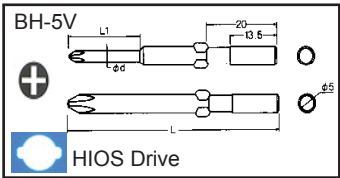

SCREWDRIVERS & ACCESSORIES

No. W007 BIX BIT FOR ELECTRIC DRIVERS- Japan

JIS B4633

JIS B4633

JIS B4633

Stock No.	Item	Dr	Size	Ød x L1 (mm)	Length (mm)	Box/Ctn	Unit Price (pc)
BH-4V (+) Bit							
007-242-040012	BH-4V	4mm	#00	1.2 x 20	60	10/200	
007-242-040015	BH-4V	4mm	#00	1.5 x 20	60	10/200	
007-242-040017	BH-4V	4mm	#00	1.7 x 20	60	10/200	
007-242-040020	BH-4V	4mm	#00	2.0 x 20	60	10/200	
007-242-040025	BH-4V	4mm	#00	2.5 x 20	60	10/200	
007-242-04012	BH-4V	4mm	#0	1.2 x 20	60	10/200	
007-242-04015	BH-4V	4mm	#0	1.5 x 20	60	10/200	
007-242-04017	BH-4V	4mm	#0	1.7 x 20	60	10/200	
007-242-04020	BH-4V	4mm	#0	2.0 x 20	60	10/200	
007-242-04025	BH-4V	4mm	#0	2.5 x 20	60	10/200	
007-242-04030	BH-4V	4mm	#0	3.0 x 20	60	10/200	
007-242-04040	BH-4V	4mm	#0	4.0 x -	60	10/200	
007-242-04125	BH-4V	4mm	#1	2.5 x 20	60	10/200	
007-242-04140	BH-4V	4mm	#1	4.0 x -	60	10/200	
007-242-04230	BH-4V	4mm	#2	3.0 x 20	60	10/200	
007-242-04240	BH-4V	4mm	#2	4.0 x -	60	10/200	
BH-5V (+) Bit							
007-242-05020	BH-5V	5mm	#0	2.0 x 20	60	10/200	
007-242-05025	BH-5V	5mm	#0	2.5 x 20	60	10/200	
007-242-05030	BH-5V	5mm	#0	3.0 x 20	60	10/200	
007-242-05050	BH-5V	5mm	#0	5.0 x -	60	10/200	
007-242-05130	BH-5V	5mm	#1	3.0 x 20	60	10/200	
007-242-05150	BH-5V	5mm	#1	5.0 x -	60	10/200	
007-242-05250	BH-5V	5mm	#2	5.0 x -	60	10/200	
BH-4VT Torx Bit							
007-243-10860	BH-4VT	4mm	T8	3.0 x 20	60	10/200	

Made of heat-treated special alloy steel. H(light load) for use with electric drivers, clutch type drivers. For manual or power drive.