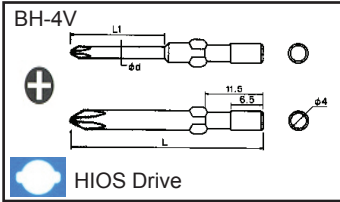

SCREWDRIVERS & ACCESSORIES

No. W007 BIX BIT FOR ELECTRIC DRIVERS- Japan

JIS B4633

JIS B4633

JIS B4633

Stock No.	Item	Dr	Size	Ød x L1 (mm)	Length (mm)	Box/Ctn	Unit Price (pc)
BH-4V (+) Bit							
007-242-040012	BH-4V	4mm	#00	1.2 x 20	60	10/200	
007-242-040015	BH-4V	4mm	#00	1.5 x 20	60	10/200	
007-242-040017	BH-4V	4mm	#00	1.7 x 20	60	10/200	
007-242-040020	BH-4V	4mm	#00	2.0 x 20	60	10/200	
007-242-040025	BH-4V	4mm	#00	2.5 x 20	60	10/200	
007-242-04012	BH-4V	4mm	#0	1.2 x 20	60	10/200	
007-242-04015	BH-4V	4mm	#0	1.5 x 20	60	10/200	
007-242-04017	BH-4V	4mm	#0	1.7 x 20	60	10/200	
007-242-04020	BH-4V	4mm	#0	2.0 x 20	60	10/200	
007-242-04025	BH-4V	4mm	#0	2.5 x 20	60	10/200	
007-242-04030	BH-4V	4mm	#0	3.0 x 20	60	10/200	
007-242-04040	BH-4V	4mm	#0	4.0 x -	60	10/200	
007-242-04125	BH-4V	4mm	#1	2.5 x 20	60	10/200	
007-242-04140	BH-4V	4mm	#1	4.0 x -	60	10/200	
007-242-04230	BH-4V	4mm	#2	3.0 x 20	60	10/200	
007-242-04240	BH-4V	4mm	#2	4.0 x -	60	10/200	
BH-5V (+) Bit							
007-242-05020	BH-5V	5mm	#0	2.0 x 20	60	10/200	
007-242-05025	BH-5V	5mm	#0	2.5 x 20	60	10/200	
007-242-05030	BH-5V	5mm	#0	3.0 x 20	60	10/200	
007-242-05050	BH-5V	5mm	#0	5.0 x -	60	10/200	
007-242-05130	BH-5V	5mm	#1	3.0 x 20	60	10/200	
007-242-05150	BH-5V	5mm	#1	5.0 x -	60	10/200	
007-242-05250	BH-5V	5mm	#2	5.0 x -	60	10/200	
BH-4VT Torx Bit							
007-243-10860	BH-4VT	4mm	T8	3.0 x 20	60	10/200	

Made of heat-treated special alloy steel. H(light load) for use with electric drivers, clutch type drivers. For manual or power drive.