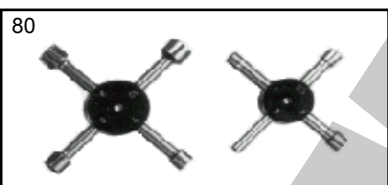

No. W007 SUNFLAG® 4-WAY BOX SOCKET DRIVER (2pcs)- Japan

007-112-80	80	4,5,5,5,6 7,8,9,10	-	10/100	

Chrome vanadium steel, chrome-plated.