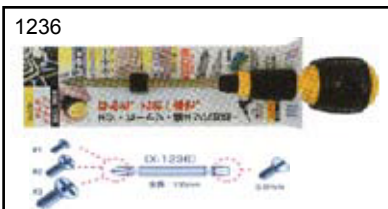

No. W007 SUNFLAG® MULTI-USE DRIVERS- Japan

007-111-1236	1236	6mm, #1, #2, #3	190	20/120	

Chrome vanadium steel blade, cushion grip handle of Ø41mm