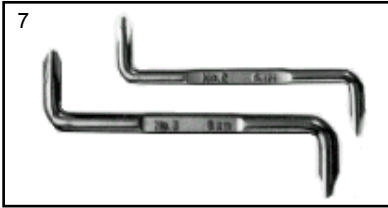

SCREWDRIVERS & ACCESSORIES

No. W007 SUNFLAG® ANGLE OFFSET SCREWDRIVER- Japan

| Stock No. | Item | Blade (mm) | O.L (mm) | Box/Ctn | Unit Price (pc) |
|------------|------|------------|----------|---------|-----------------|
| 007-106-01 | 7 | #1 x 5.0 | 100 | 12/240 | |
| 007-106-02 | 7 | #2 x 6.0 | 101 | 12/240 | |
| 007-106-03 | 7 | #3 x 8.0 | 120 | 12/60 | |

Chrome vanadium steel, chrome-plated.

No. W007 SUNFLAG® T-TYPE SCREWDRIVER- Japan

| | | | | | |
|--------------|------|----|-----|------|--|
| 007-108-0712 | 7100 | 7 | 300 | 6/60 | |
| 007-108-0812 | 7100 | 8 | 300 | 6/60 | |
| 007-108-212 | 7100 | #2 | 300 | 6/60 | |
| 007-108-312 | 7100 | #3 | 300 | 6/60 | |

Chrome vanadium steel blades with strong T-handle and blade.

No. W007 SUNFLAG® 3-WAY SCREWDRIVER- Japan

| | | | | | |
|--------------|------|-----------|-----|--------|--|
| 007-110-7830 | 7830 | #1, #2, 6 | 300 | 12/240 | |
|--------------|------|-----------|-----|--------|--|

Chrome vanadium steel blade with plastic handle. For retrieving small objects from hard-to-reach places. Push handle to open claws. Non-magnetic pick-up tool for use in electric fields.

No. W007 SUNFLAG® MAGNETIC SCREW CATCH- Japan