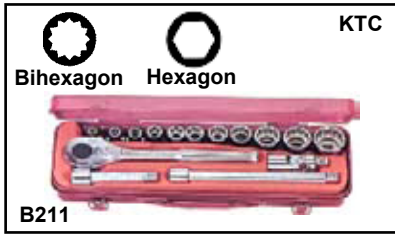

SOCKET SETS

No. W003 KTC 3/8" Dr SOCKET SET- Japan

Stock No.	Description	Unit Price (set)
003-003-2111	Item B211 - 15pcs	
Metal Case:	6pt Skt: 5.5, 7, 8, 10, 11, 12mm.	
265 x 80 x 40mm	12pt Skt: 13, 14, 17, 19, 22mm.	
1.7kg; 1 Set/Box	Ratchet Handle.	
	Ext Bar 75, 150mm.	
	Universal Joint.	
003-003-308	Item TB308 - 12pcs	
Metal Case:	6pt Skt: 7, 8, 10, 12, 13, 14, 17, 19mm.	
270 x 145 x 50mm	Ratchet Handle.	
1.7kg; 1 Set/Box	Ext Bar 50, 100mm.	
	Universal Joint.	
	5pcs Skt Holder.	
003-003-3081	Item TB308BX - 12pcs	
Metal Case:	6pt Skt: 3/8", 7/16".	
270 x 145 x 50mm	12pt Skt: 1/2", 9/16", 19/32", 5/8", 11/16", 3/4".	
1.7kg; 1 Set/Box	Ratchet Handle.	
	Ext Bar 50, 100mm.	
	Universal Joint.	

Made of chrome vanadium steel, chrome-plated, JIS standard, for manual drive & metal cases are made of heavy guage steel with enamel paint finish.